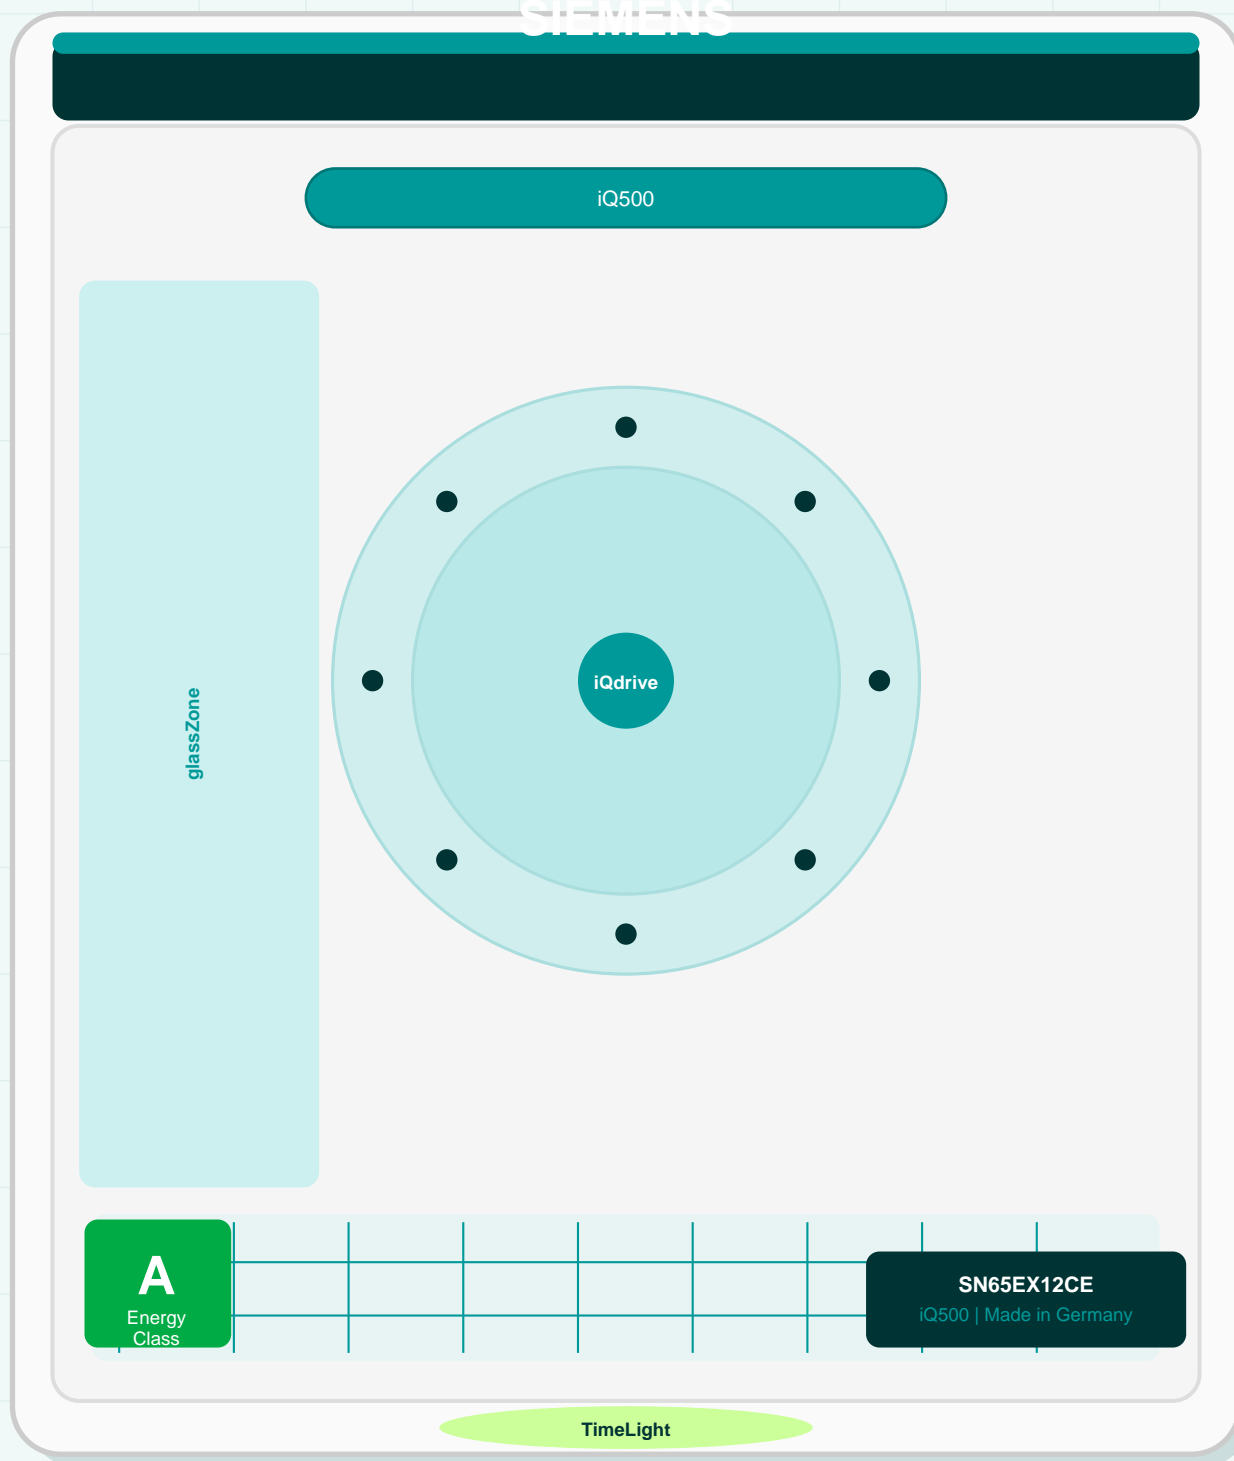

SIEMENS

Siemens SN65EX12CE/48

iQ500 | Fully Integrated Dishwasher | 60 cm | 14 place settings | Class A

glassZone | rackMatic | autoOpen Dry | TimeLight | Home Connect | aquaStop